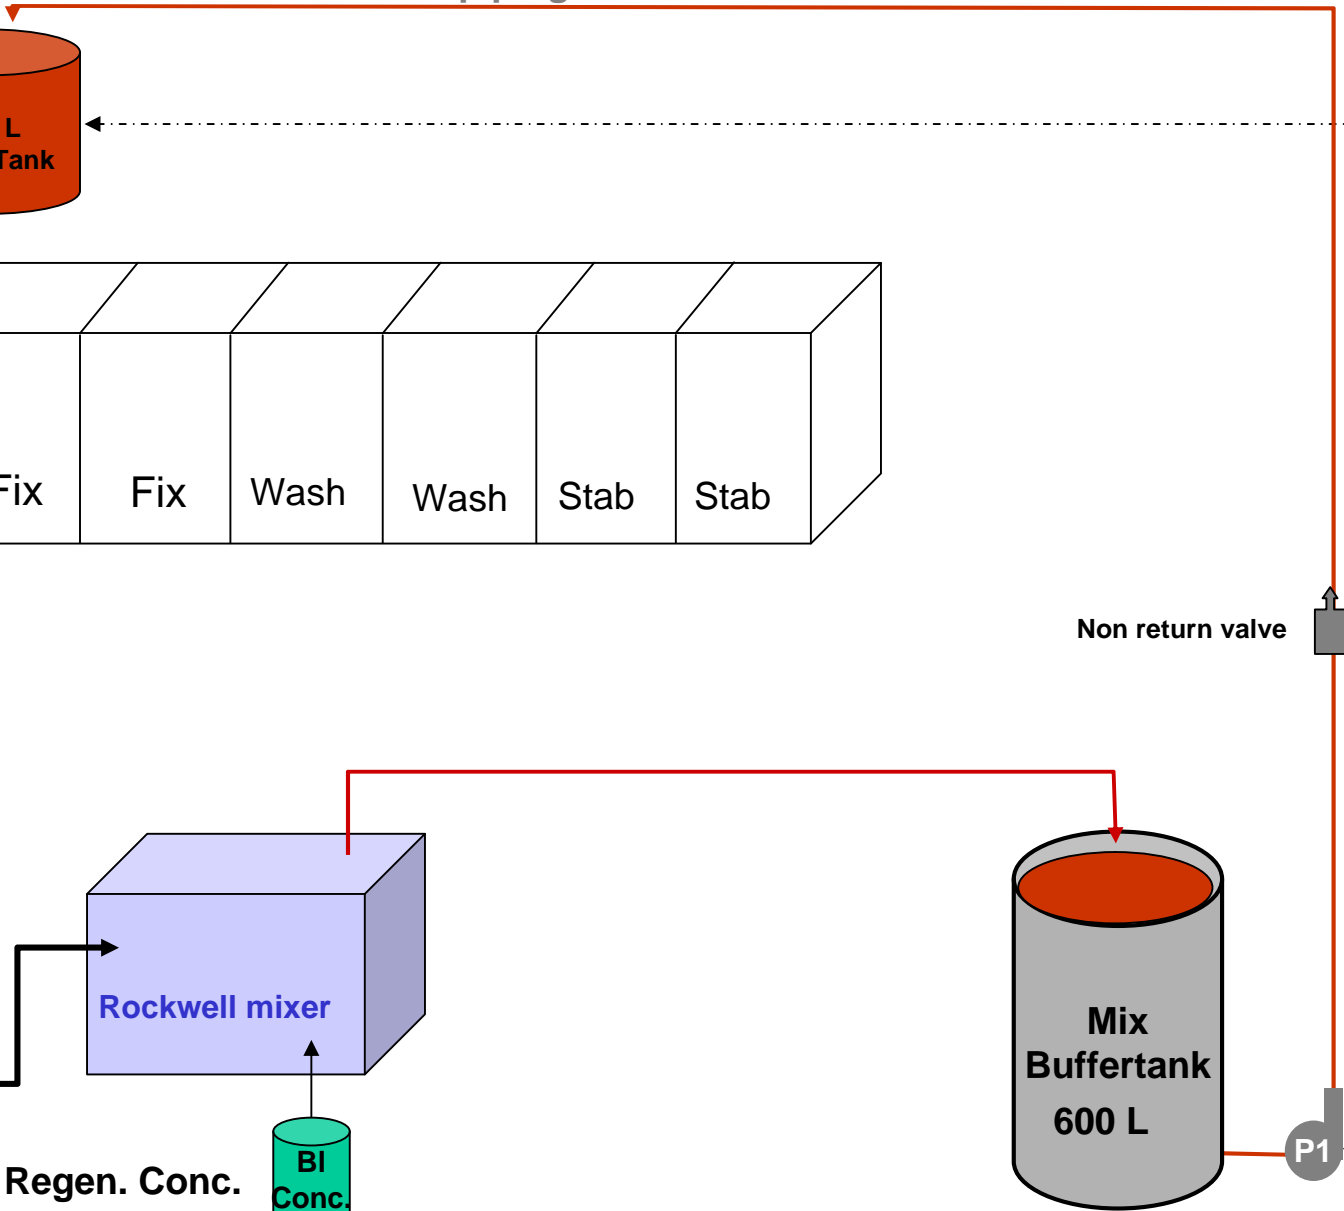

# C-41 Bleach recycling

PVC piping 20 mm

Replenishment  
23ml/film

Non return valve

Overflow  
To drain

Bleach Regen. Conc.

P1

# C-41 FL-3E Batch Fixer recycling