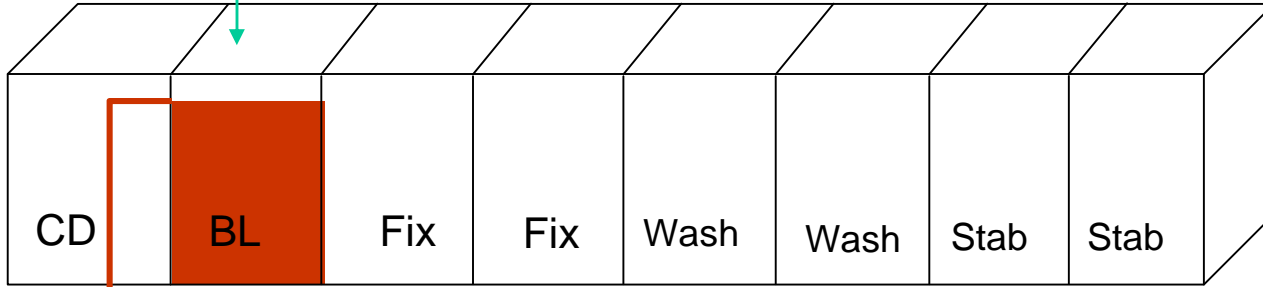

# C-41 Bleach recycling

PVC piping 20 mm

Replenishment  
23ml/film

Non return valve

Overflow  
To drain

Bleach Regen. Conc.

P1