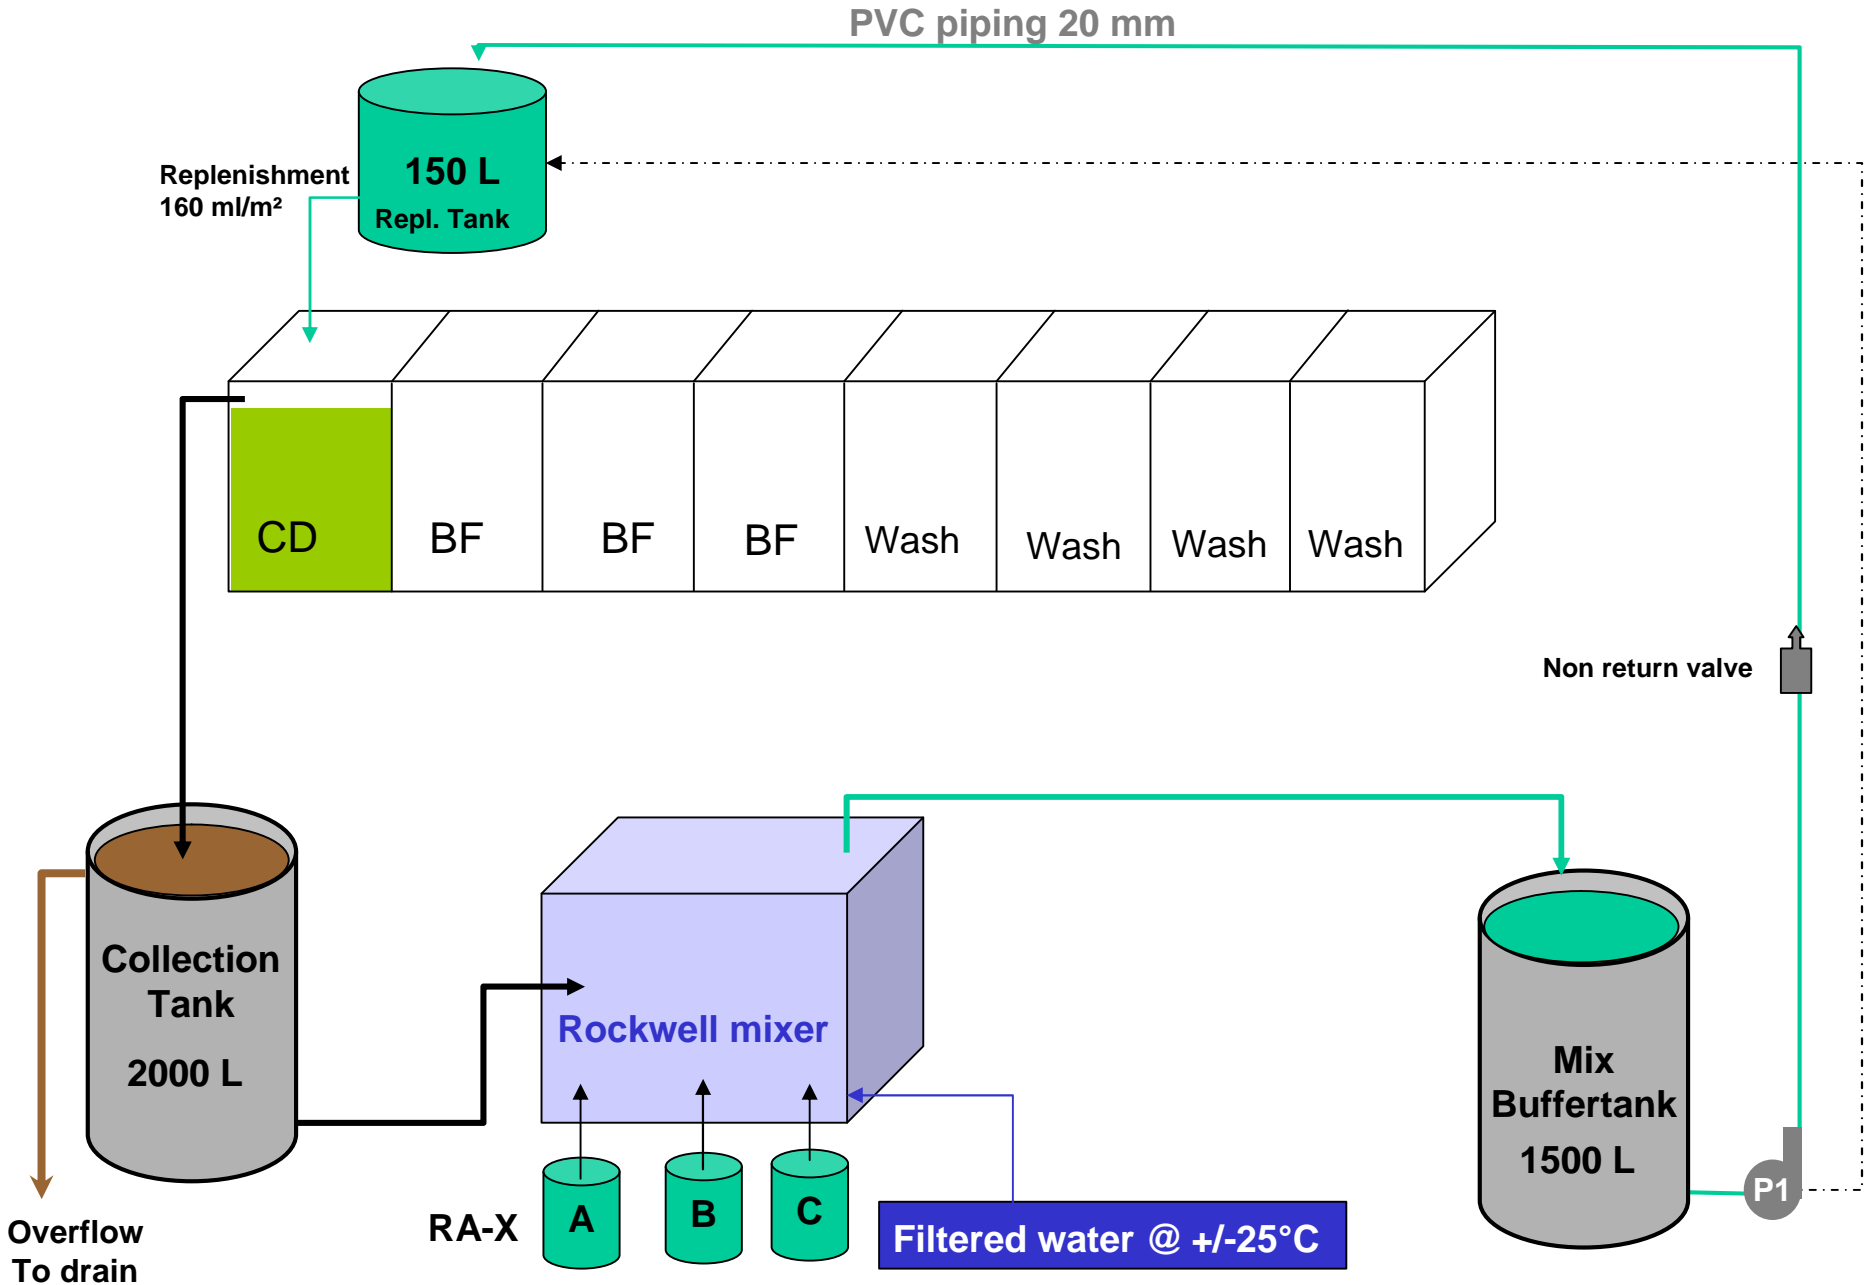

# C-41 Bleach recycling

PVC piping 20 mm

Replenishment  
23ml/film

Non return valve

Overflow  
To drain

Bleach Regen. Conc.

P1

# C-41 FL-3E Batch Fixer recycling

# EZ Bleach-Fix recycling

PVC piping 20 mm