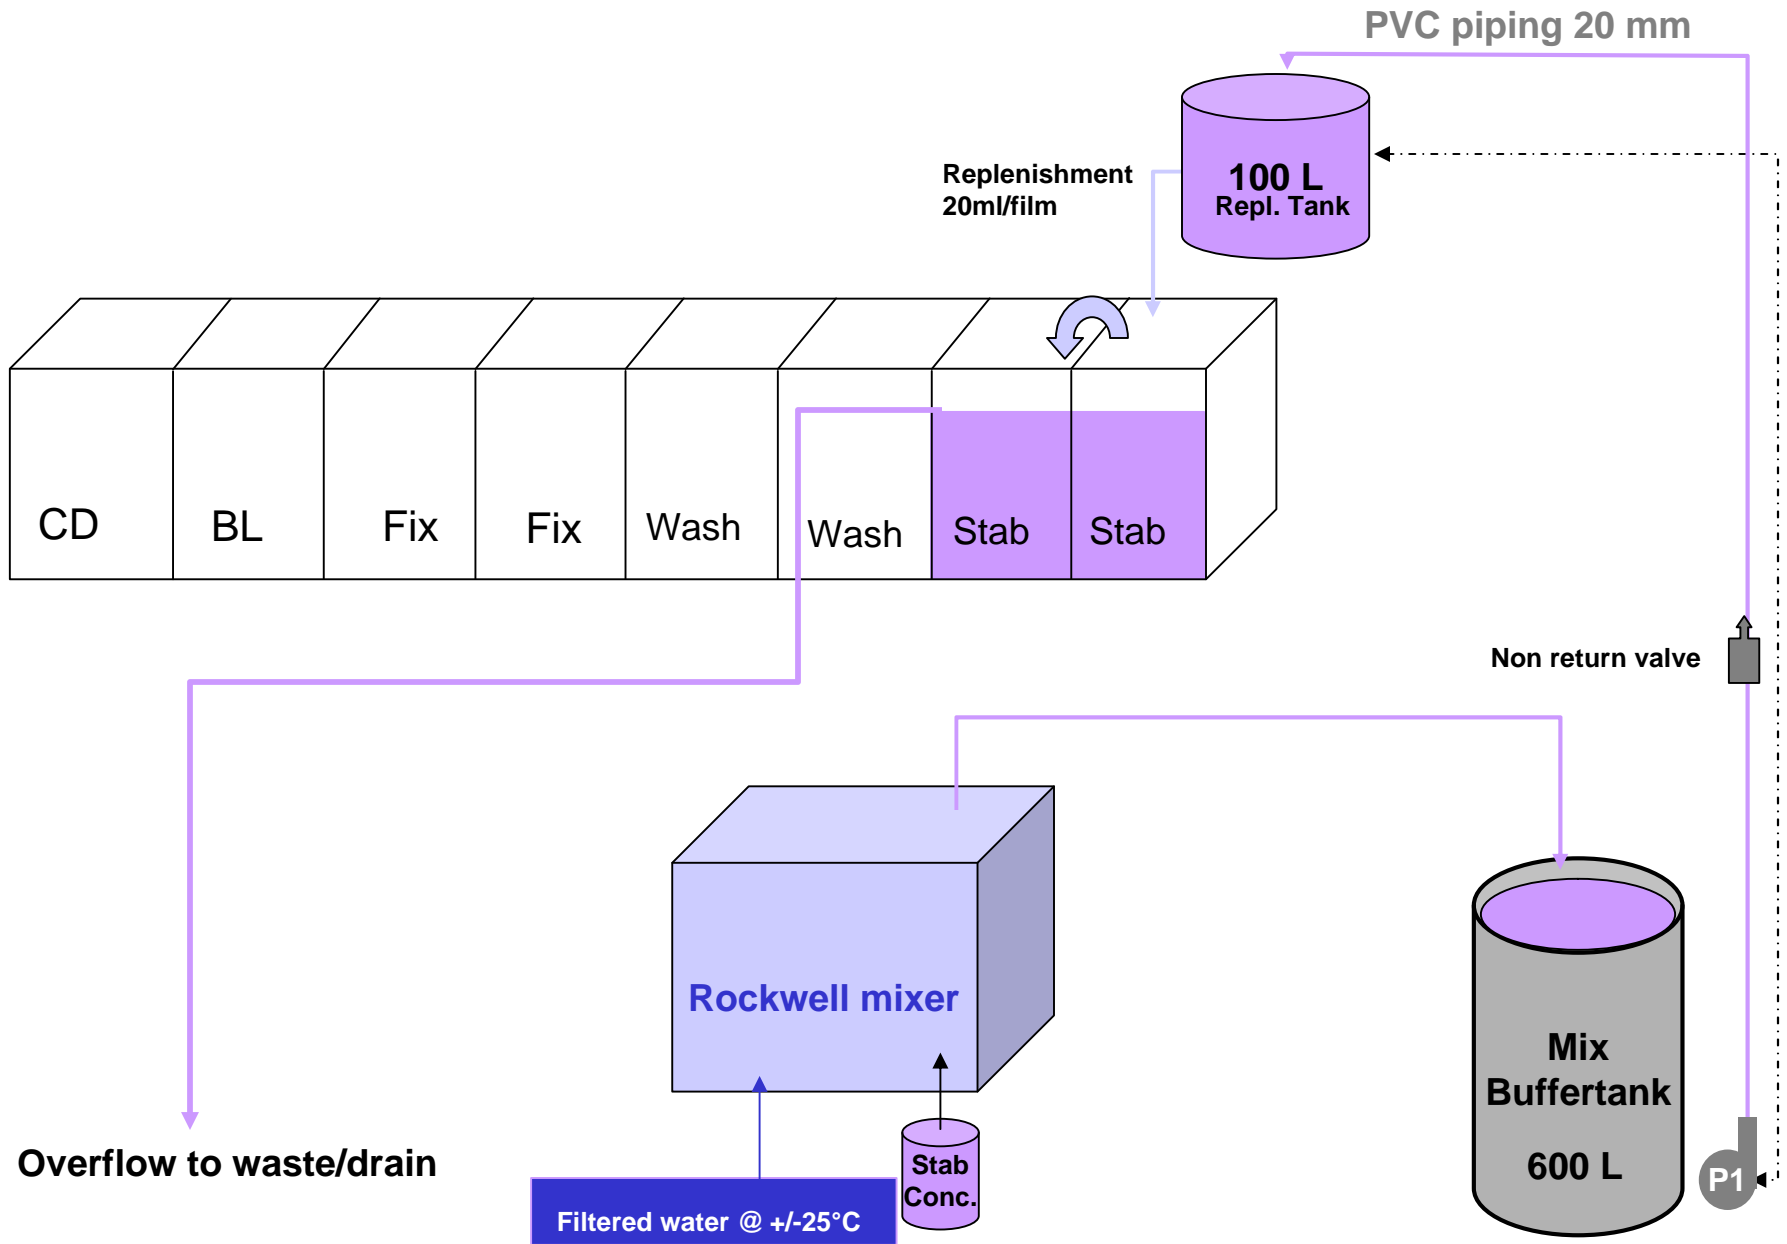

C-41 Final wash Replenishment