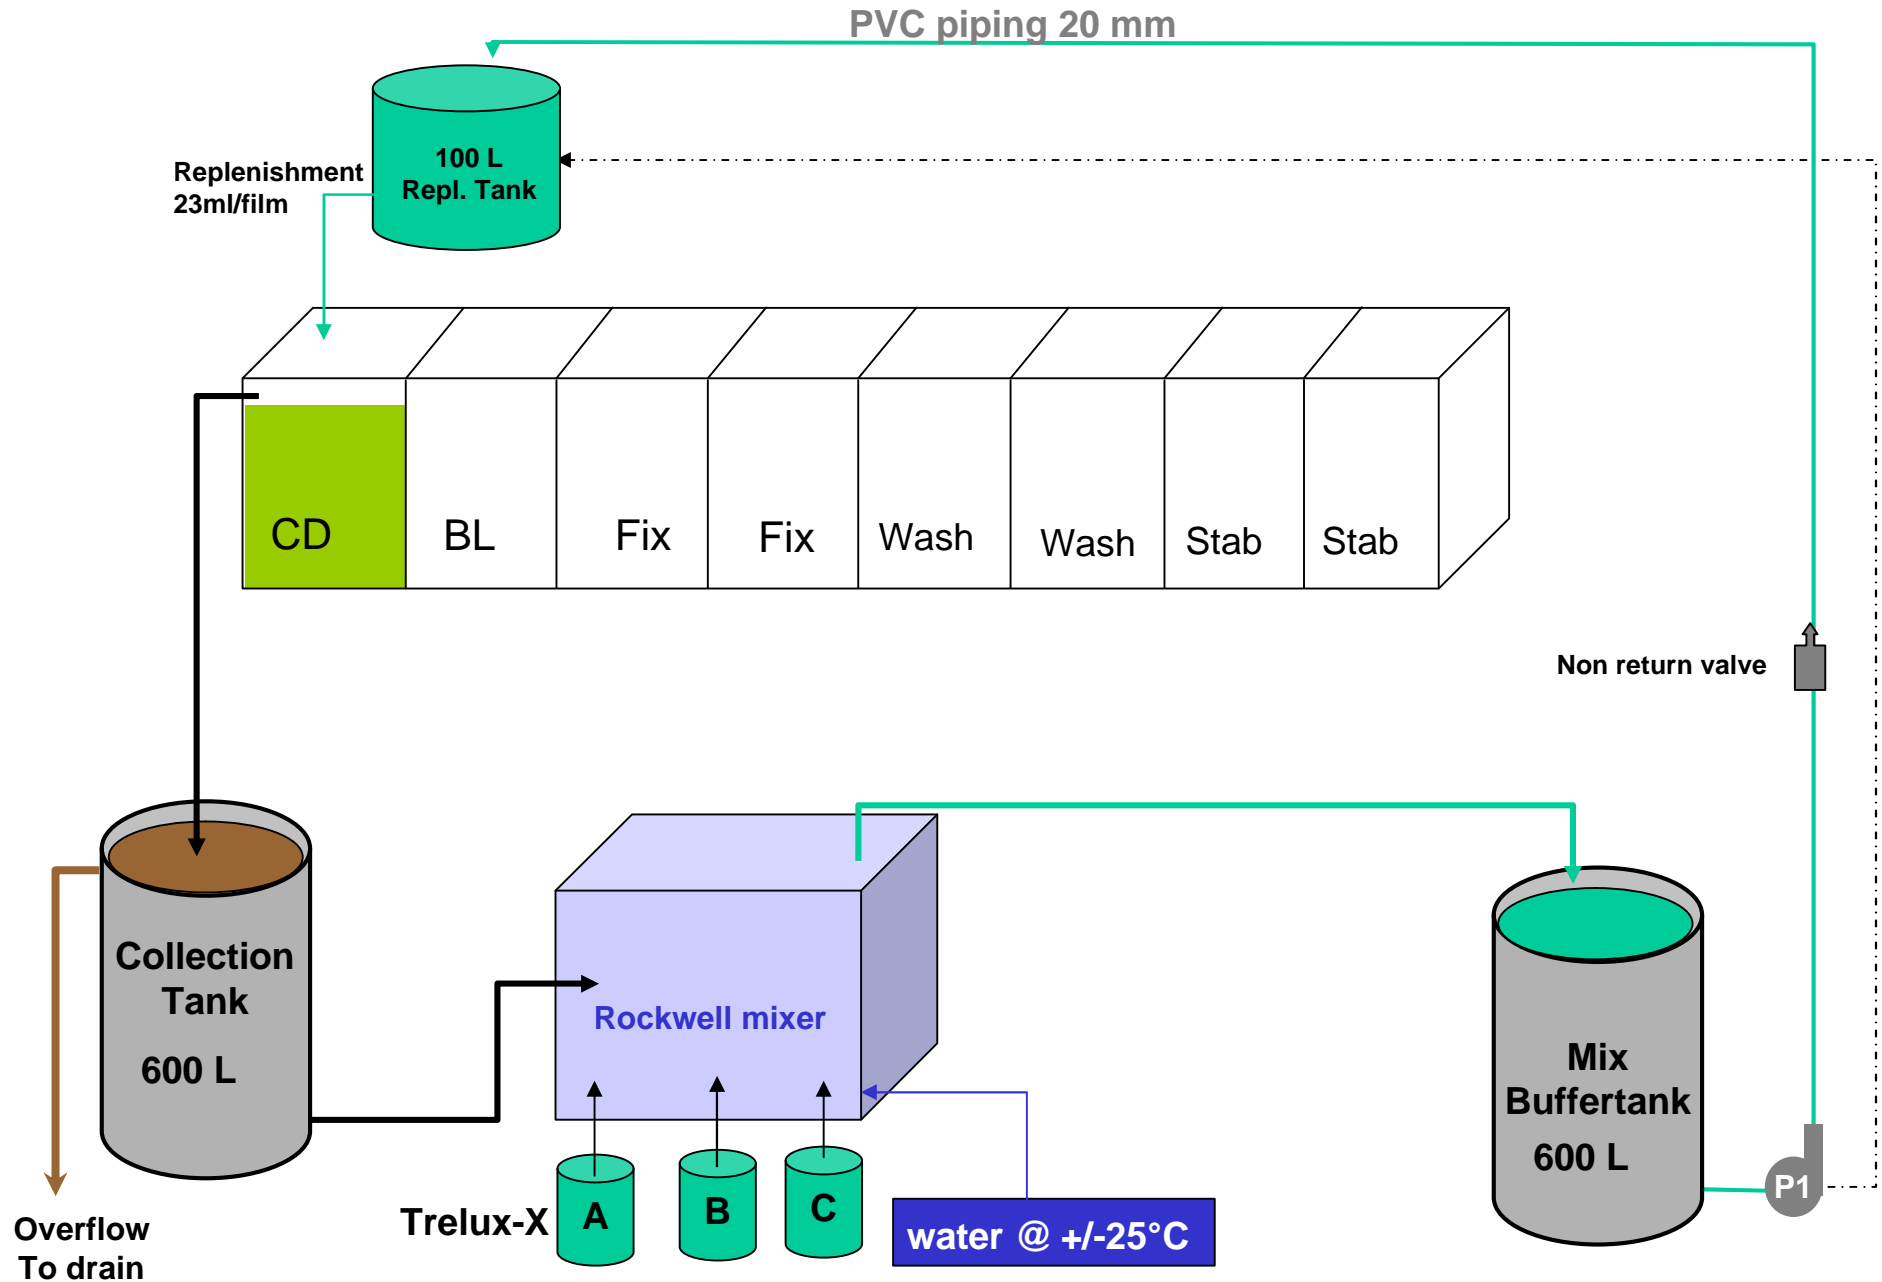

# C-41 Bleach recycling

PVC piping 20 mm

Replenishment  
23ml/film

Non return valve

Overflow  
To drain

Bleach Regen. Conc.

P1

# C-41 FL-3E Batch Fixer recycling

# EZ Bleach-Fix recycling

PVC piping 20 mm