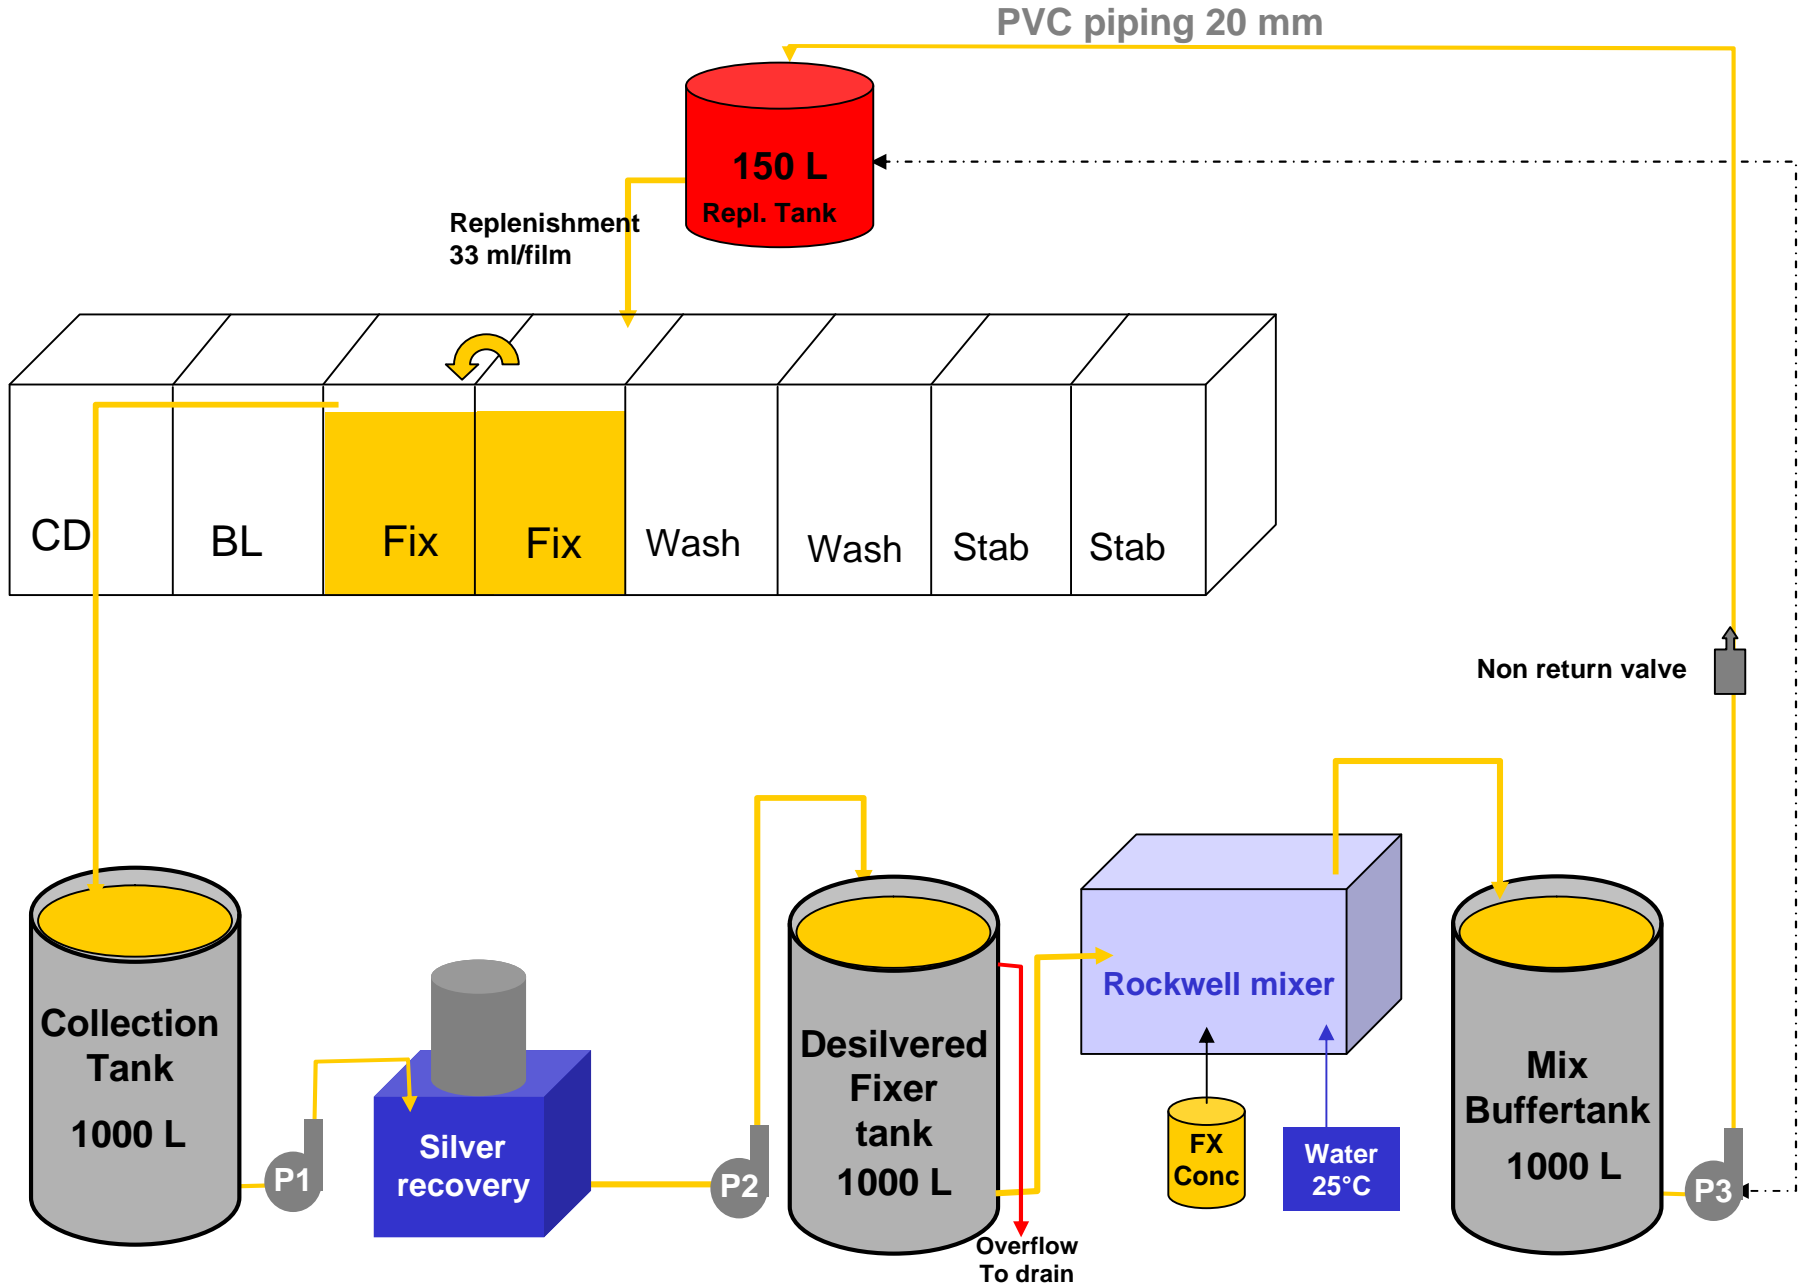

# C-41 Bleach recycling

PVC piping 20 mm

Replenishment  
23ml/film

Non return valve

Overflow  
To drain

Bleach Regen. Conc.

P1

# C-41 FL-3E Batch Fixer recycling

# EZ Bleach-Fix recycling

PVC piping 20 mm